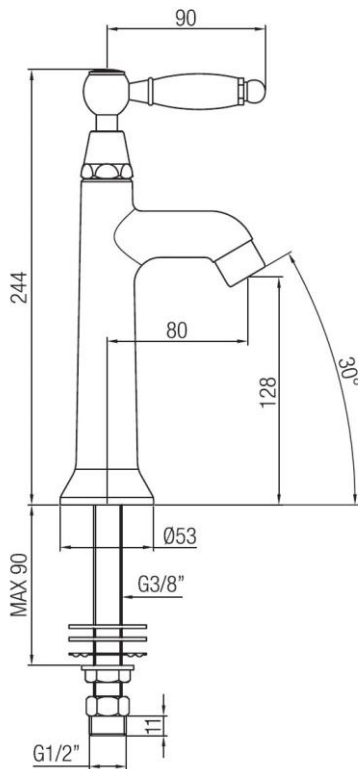

Classical bar column
Codice: 12224**FUNCTIONAL DATA**

SCOPE OF APPLICATION: sink
TYPE OF PROJECT: residential
FURNISHING STYLE: classic
TYPE OF DISPENSING: single (fixed aerator)

**CONSTRUCTION DATA**

TYPE OF MATERIAL: brass
TYPE OF FIXING: deck-mounted
TYPE OF VALVE: ceramic disc screw
ANGLE OF ROTATION: 90°
SUPPLY CONNECTION: 1/2"
SPOUT SPACING: 80 mm
NUMBER OF INSTALLATION HOLES: 1
DIAMETER OF INSTALLATION HOLE: 21 mm

AVAILABLE COLOURS

Chrome
Natural brass
Chrome gold
Satin bronze
Copper
Dark bronze
Dark copper
Old nickel
Gold

HYDRAULIC PERFORMANCES

OPTIMAL SUPPLY PRESSURE: 3 bar
MAXIMUM HOT WATER TEMPERATURE: 80°
RECOMMENDED MAX. HOT WATER TEMPERATURE: 60°