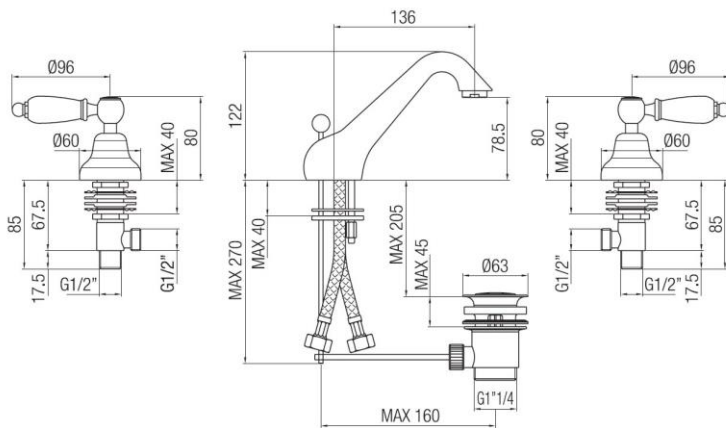

Basin set with pop up waste
Codice: 12202**FUNCTIONAL DATA**

SCOPE OF APPLICATION: basin
TYPE OF PROJECT: residential
FURNISHING STYLE: classic
TYPE OF DISPENSING: single (fixed aerator)
WASTE: automatic cap 1" 1/4

**CONSTRUCTION DATA**

TYPE OF MATERIAL: brass
TYPE OF FIXING: deck-mounted
TYPE OF VALVE: ceramic disc screw
ANGLE OF ROTATION: 90°
SUPPLY CONNECTION: 3/8" stainless steel hose
SPOUT SPACING: 136 mm
NUMBER OF INSTALLATION HOLES: 3