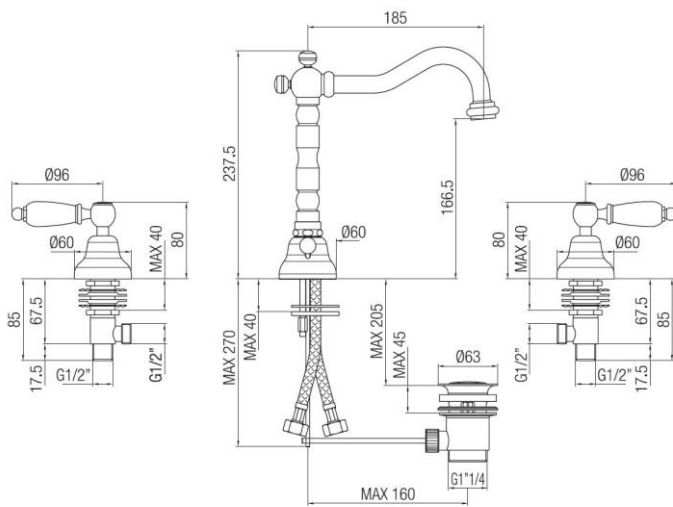

Basin set with swivel spout and pop up waste
Codice: 12154

FUNCTIONAL DATA

SCOPE OF APPLICATION: basin
TYPE OF PROJECT: residential
FURNISHING STYLE: classic
TYPE OF DISPENSING: single (fixed aerator)
WASTE: automatic cap 1" 1/4

CONSTRUCTION DATA

TYPE OF MATERIAL: brass
TYPE OF FIXING: deck-mounted
TYPE OF VALVE: ceramic disc screw
ANGLE OF ROTATION: 90°
SUPPLY CONNECTION: 3/8" stainless steel hose
SPOUT SPACING: 185 mm
NUMBER OF INSTALLATION HOLES: 3

AVAILABLE COLOURS

- Chrome
- Natural brass
- Chrome gold
- Satin bronze
- Copper
- Dark bronze
- Dark copper
- Old nickel
- Gold

HYDRAULIC PERFORMANCES

OPTIMAL SUPPLY PRESSURE: 3 bar
MAXIMUM HOT WATER TEMPERATURE: 80°
RECOMMENDED MAX. HOT WATER TEMPERATURE: 60°