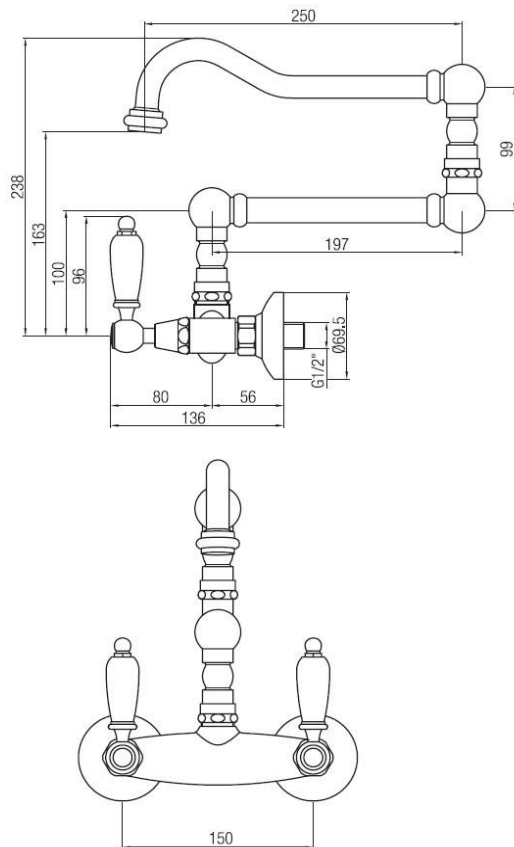

Single lever sink mixer with swivel high spout Joy
Codice: 12152**FUNCTIONAL DATA**

SCOPE OF APPLICATION: sink
TYPE OF PROJECT: residential
FURNISHING STYLE: classic
TYPE OF DISPENSING: single (fixed aerator)
SPOUT: 360° swivel, jointed
WASTE: sold separately

**CONSTRUCTION DATA**

TYPE OF MATERIAL: brass
TYPE OF FIXING: wall-mounted
TYPE OF VALVE: ceramic disc screw
ANGLE OF ROTATION: 90°
SUPPLY CONNECTION: 1/2"
SPOUT SPACING: 503 mm

AVAILABLE COLOURS

Chrome
Natural brass
Satin bronze
Old nickel
Gold