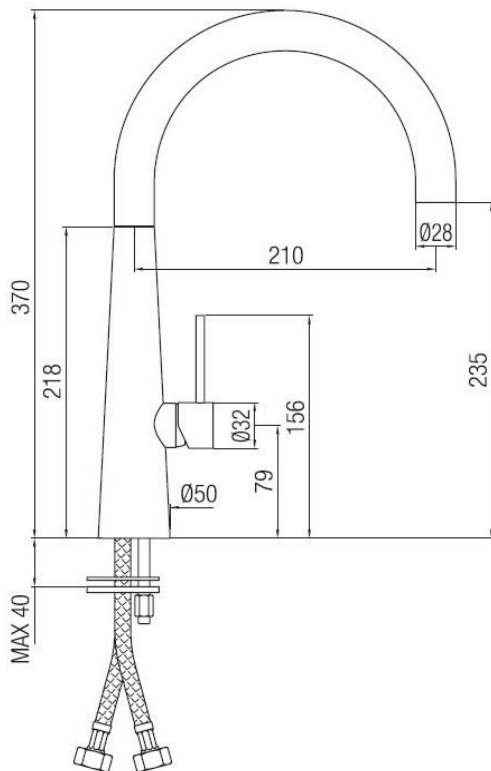

Single lever sink mixer
Codice: **05527****FUNCTIONAL DATA**

SCOPE OF APPLICATION: sink
TYPE OF PROJECT: residential
FURNISHING STYLE: modern
TYPE OF DISPENSING: single (fixed aerator)
SPOUT: 360° swivel
WASTE: sold separately

**CONSTRUCTION DATA**

TYPE OF MATERIAL: brass
TYPE OF FIXING: deck-mounted
TYPE OF VALVE: ceramic disc cartridge
ANGLE OF ROTATION: 90°
SUPPLY CONNECTION: 3/8" stainless steel hose
SPOUT SPACING: 210 mm
NUMBER OF INSTALLATION HOLES: 1
DIAMETER OF INSTALLATION HOLE: 35 mm