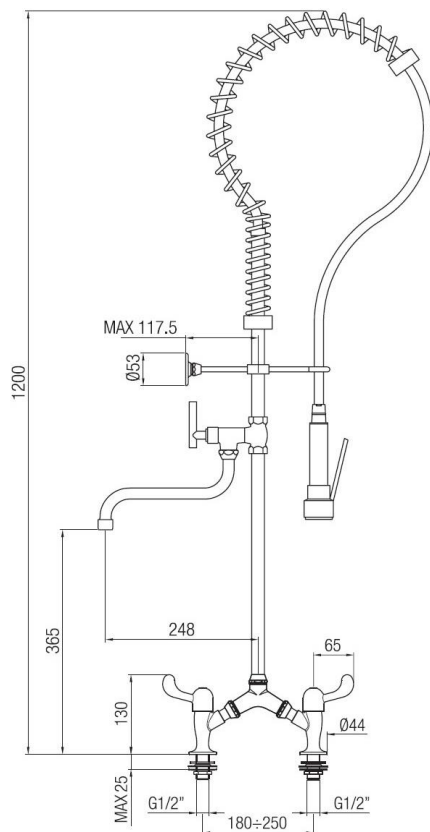

### CONSTRUCTION DATA

TYPE OF MATERIAL: brass  
TYPE OF FIXING: deck-mounted  
TYPE OF VALVE: ceramic disc cartridge  
ANGLE OF ROTATION: 90°  
SUPPLY CONNECTION: 3/8" stainless steel hose  
SPOUT SPACING: 248 mm  
NUMBER OF INSTALLATION HOLES: 2  
DIAMETER OF INSTALLATION HOLE: 21 mm  
SPACING OF INSTALLATION HOLES: minimum 180 mm, maximum 250 mm