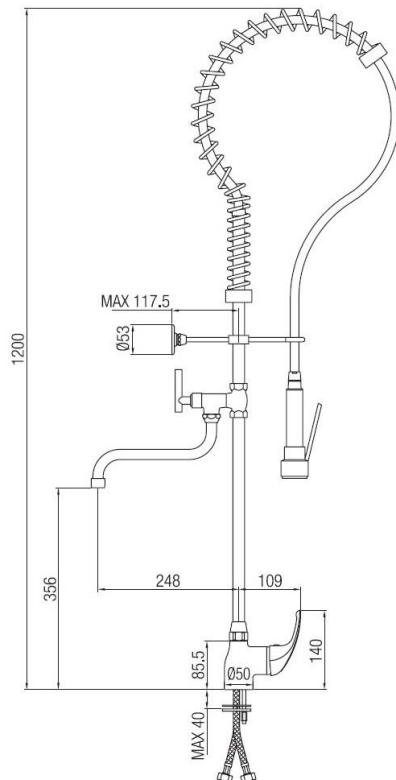

Kitchen mixer with shower washing dishes
Codice: **05500****FUNCTIONAL DATA**

SCOPE OF APPLICATION: sink
TYPE OF PROJECT: residential, catering
FURNISHING STYLE: professional
TYPE OF DISPENSING: double (hand shower and aerator)
SPOUT: 360° swivel, with clip
WASTE: sold separately

**CONSTRUCTION DATA**

TYPE OF MATERIAL: brass
TYPE OF FIXING: deck-mounted
TYPE OF VALVE: ceramic disc cartridge
ANGLE OF ROTATION: 90°
SUPPLY CONNECTION: 3/8" stainless steel hose
SPOUT SPACING: 248 mm
NUMBER OF INSTALLATION HOLES: 1
DIAMETER OF INSTALLATION HOLE: 35 mm