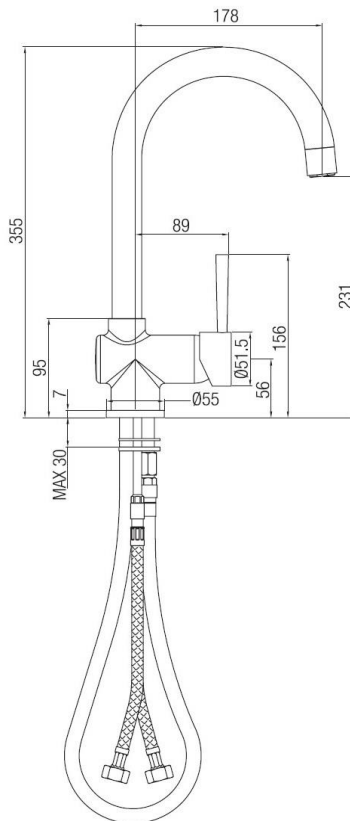

Single lever sink mixer New Old with swivel spout white lever

Codice: **05300****FUNCTIONAL DATA**

SCOPE OF APPLICATION: sink  
TYPE OF PROJECT: residential  
FURNISHING STYLE: classic  
FLOW REGULATION: suitable  
TYPE OF DISPENSING: single (fixed aerator)  
SPOUT: 360° swivel  
WASTE: sold separately

**CONSTRUCTION DATA**

TYPE OF MATERIAL: brass  
TYPE OF FIXING: deck-mounted  
TYPE OF VALVE: ceramic disc cartridge  
ANGLE OF ROTATION: 90°  
SUPPLY CONNECTION: 3/8" stainless steel hose  
SPOUT SPACING: 178 mm  
NUMBER OF INSTALLATION HOLES: 1  
DIAMETER OF INSTALLATION HOLE: 35 mm  
OPTIONAL: limited flow aerator 5 litres/min - 1,5 GPM

**AVAILABLE COLOURS**

Chrome  
White colored  
Avena granite  
Satin bronze  
Old nickel

**HYDRAULIC PERFORMANCES**

OPTIMAL SUPPLY PRESSURE: 3 bar  
MAXIMUM HOT WATER TEMPERATURE: 80°  
RECOMMENDED MAX. HOT WATER TEMPERATURE: 60°