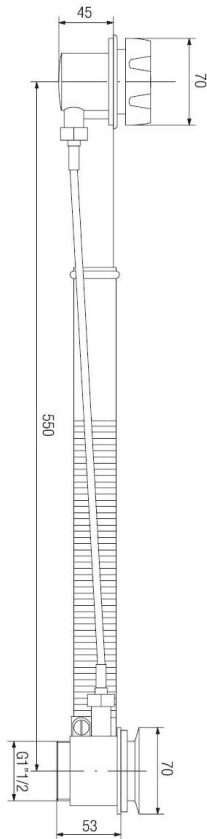

Column bath deluxe tub with erogation spout  
Codice: **0529L**

**FUNCTIONAL DATA**

SCOPE OF APPLICATION: bathtub complements  
TYPE OF PROJECT: residential

**CONSTRUCTION DATA**

TYPE OF MATERIAL: brass  
TYPE OF FIXING: to the bathtub

**AVAILABLE COLOURS**

Chrome  
Natural brass  
Black matt  
Satin bronze  
Copper  
Dark bronze  
Dark copper  
Old nickel  
Gold

**HYDRAULIC PERFORMANCES**

OPTIMAL SUPPLY PRESSURE: 3 bar  
MAXIMUM HOT WATER TEMPERATURE: 80°  
RECOMMENDED MAX. HOT WATER TEMPERATURE:  
60°