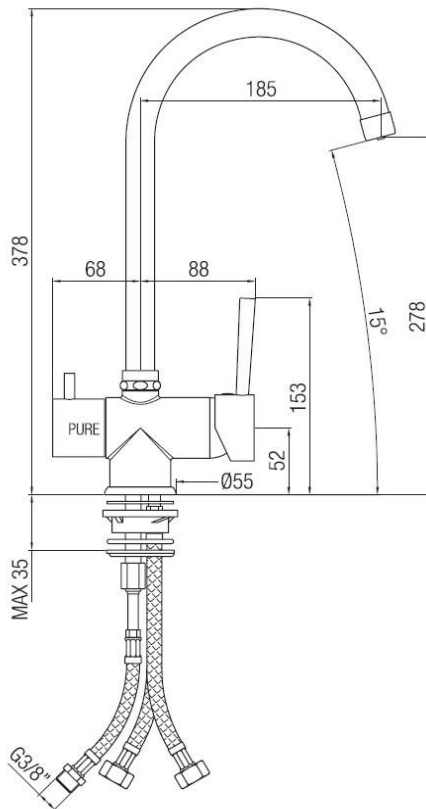

Single hole sink tap Old Fashion three ways

Codice: **05200****FUNCTIONAL DATA**

SCOPE OF APPLICATION: sink

TYPE OF PROJECT: residential

FURNISHING STYLE: modern

TYPE OF DISPENSING: three ways

SPOUT: 360° swivel

WASTE: sold separately

**CONSTRUCTION DATA**

TYPE OF MATERIAL: brass

TYPE OF FIXING: deck-mounted

TYPE OF VALVE: ceramic disc cartridge and ceramic disc screw

SUPPLY CONNECTION: 3/8" stainless steel hose

SPOUT SPACING: 185 mm

NUMBER OF INSTALLATION HOLES: 1

DIAMETER OF INSTALLATION HOLE: 35 mm

**AVAILABLE COLOURS**

Chrome

White colored

Avena granite

Satin bronze

Satin nickel