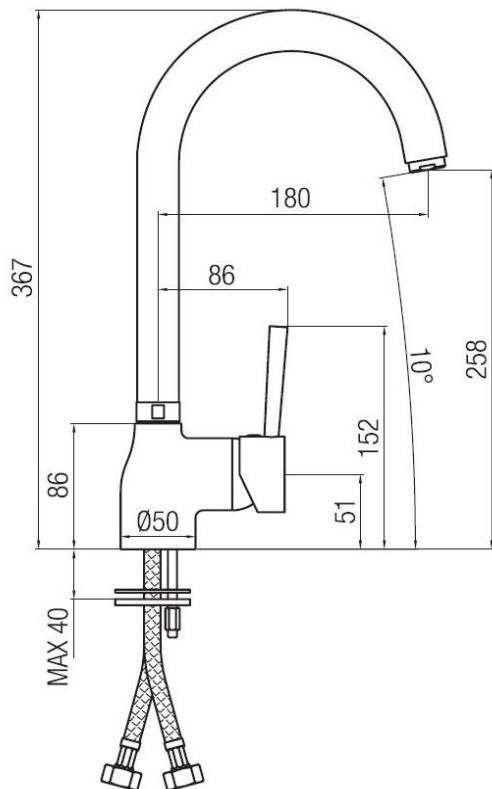

Single lever sink mixer swivel shaped spout Timer

Codice: **05078****FUNCTIONAL DATA**

SCOPE OF APPLICATION: sink

TYPE OF PROJECT: residential

FURNISHING STYLE: contemporary, vintage

FLOW REGULATION: suitable

TYPE OF DISPENSING: single (fixed aerator)

SPOUT: 360° swivel

WASTE: sold separately

**CONSTRUCTION DATA**

TYPE OF MATERIAL: brass

TYPE OF FIXING: deck-mounted

TYPE OF VALVE: ceramic disc cartridge

ANGLE OF ROTATION: 90°

SUPPLY CONNECTION: 3/8" stainless steel hose

SPOUT SPACING: 180 mm

NUMBER OF INSTALLATION HOLES: 1

DIAMETER OF INSTALLATION HOLE: 35 mm

OPTIONAL: limited flow aerator 5 litres/min - 1,5 GPM

AVAILABLE COLOURS