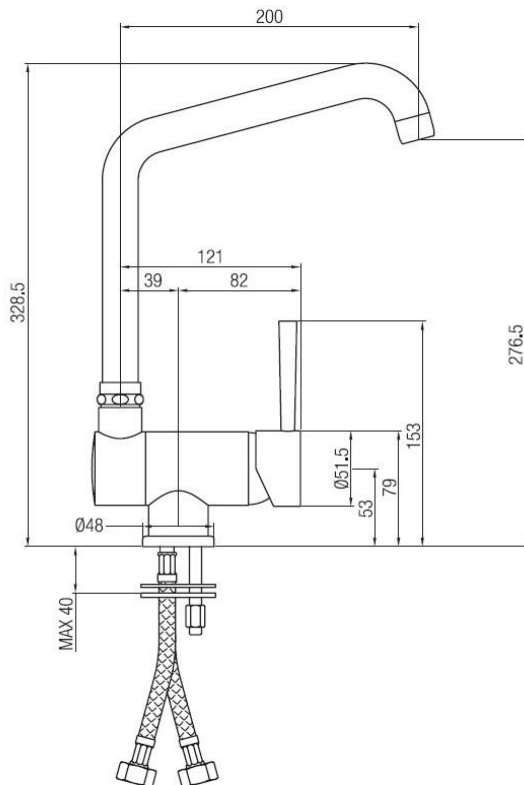

Single lever under window Royal sink mixer
Codice: **02100****FUNCTIONAL DATA**

SCOPE OF APPLICATION: sink
TYPE OF PROJECT: residential
FURNISHING STYLE: modern
TYPE OF DISPENSING: single (fixed aerator)
SPOUT: 360° swivel, folding
WASTE: sold separately

**CONSTRUCTION DATA**

TYPE OF MATERIAL: brass
TYPE OF FIXING: deck-mounted
TYPE OF VALVE: ceramic disc cartridge
ANGLE OF ROTATION: 90°
SUPPLY CONNECTION: 3/8" stainless steel hose
SPOUT SPACING: 200 mm
NUMBER OF INSTALLATION HOLES: 1
DIAMETER OF INSTALLATION HOLE: 35 mm