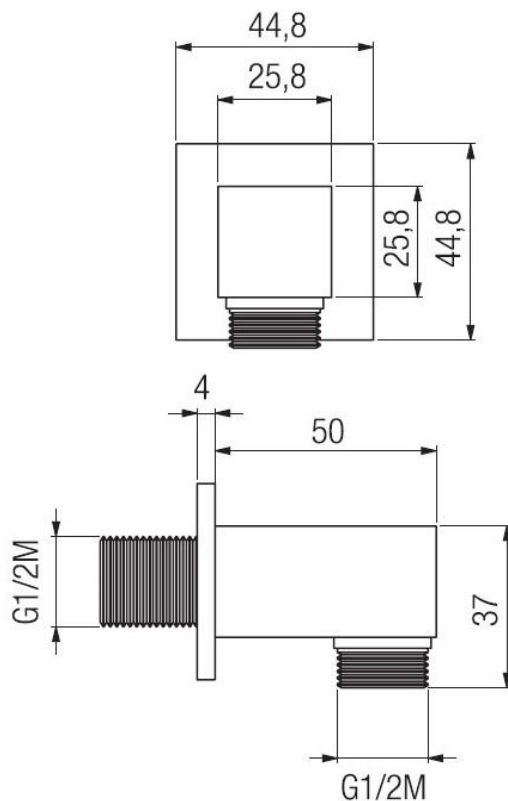

1/2" M x 1/2" M square water connection

Codice: **00759****FUNCTIONAL DATA**

SCOPE OF APPLICATION: shower complements

TYPE OF PROJECT: residential

FURNISHING STYLE: modern

**CONSTRUCTION DATA**

TYPE OF MATERIAL: brass

TYPE OF FIXING: wall-mounted

SUPPLY CONNECTION: 1/2"

AVAILABLE COLOURS

Chrome

Black matt

Satin bronze

Satin nichel

Graphite