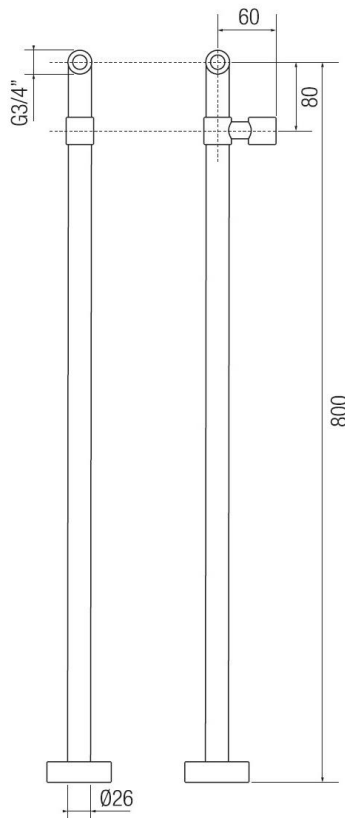

Upright for classical external bath set

Codice: **00575****FUNCTIONAL DATA**

SCOPE OF APPLICATION: bathtub complements

TYPE OF PROJECT: residential

FURNISHING STYLE: modern

**CONSTRUCTION DATA**

TYPE OF MATERIAL: brass

TYPE OF FIXING: floor

SUPPLY CONNECTION: 1/2"

AVAILABLE COLOURS

Chrome
Black matt
Dark bronze
Dark copper
Old nickel
Satin nichel
Graphite
Gold

HYDRAULIC PERFORMANCES

OPTIMAL SUPPLY PRESSURE: 3 bar

MAXIMUM HOT WATER TEMPERATURE: 80°